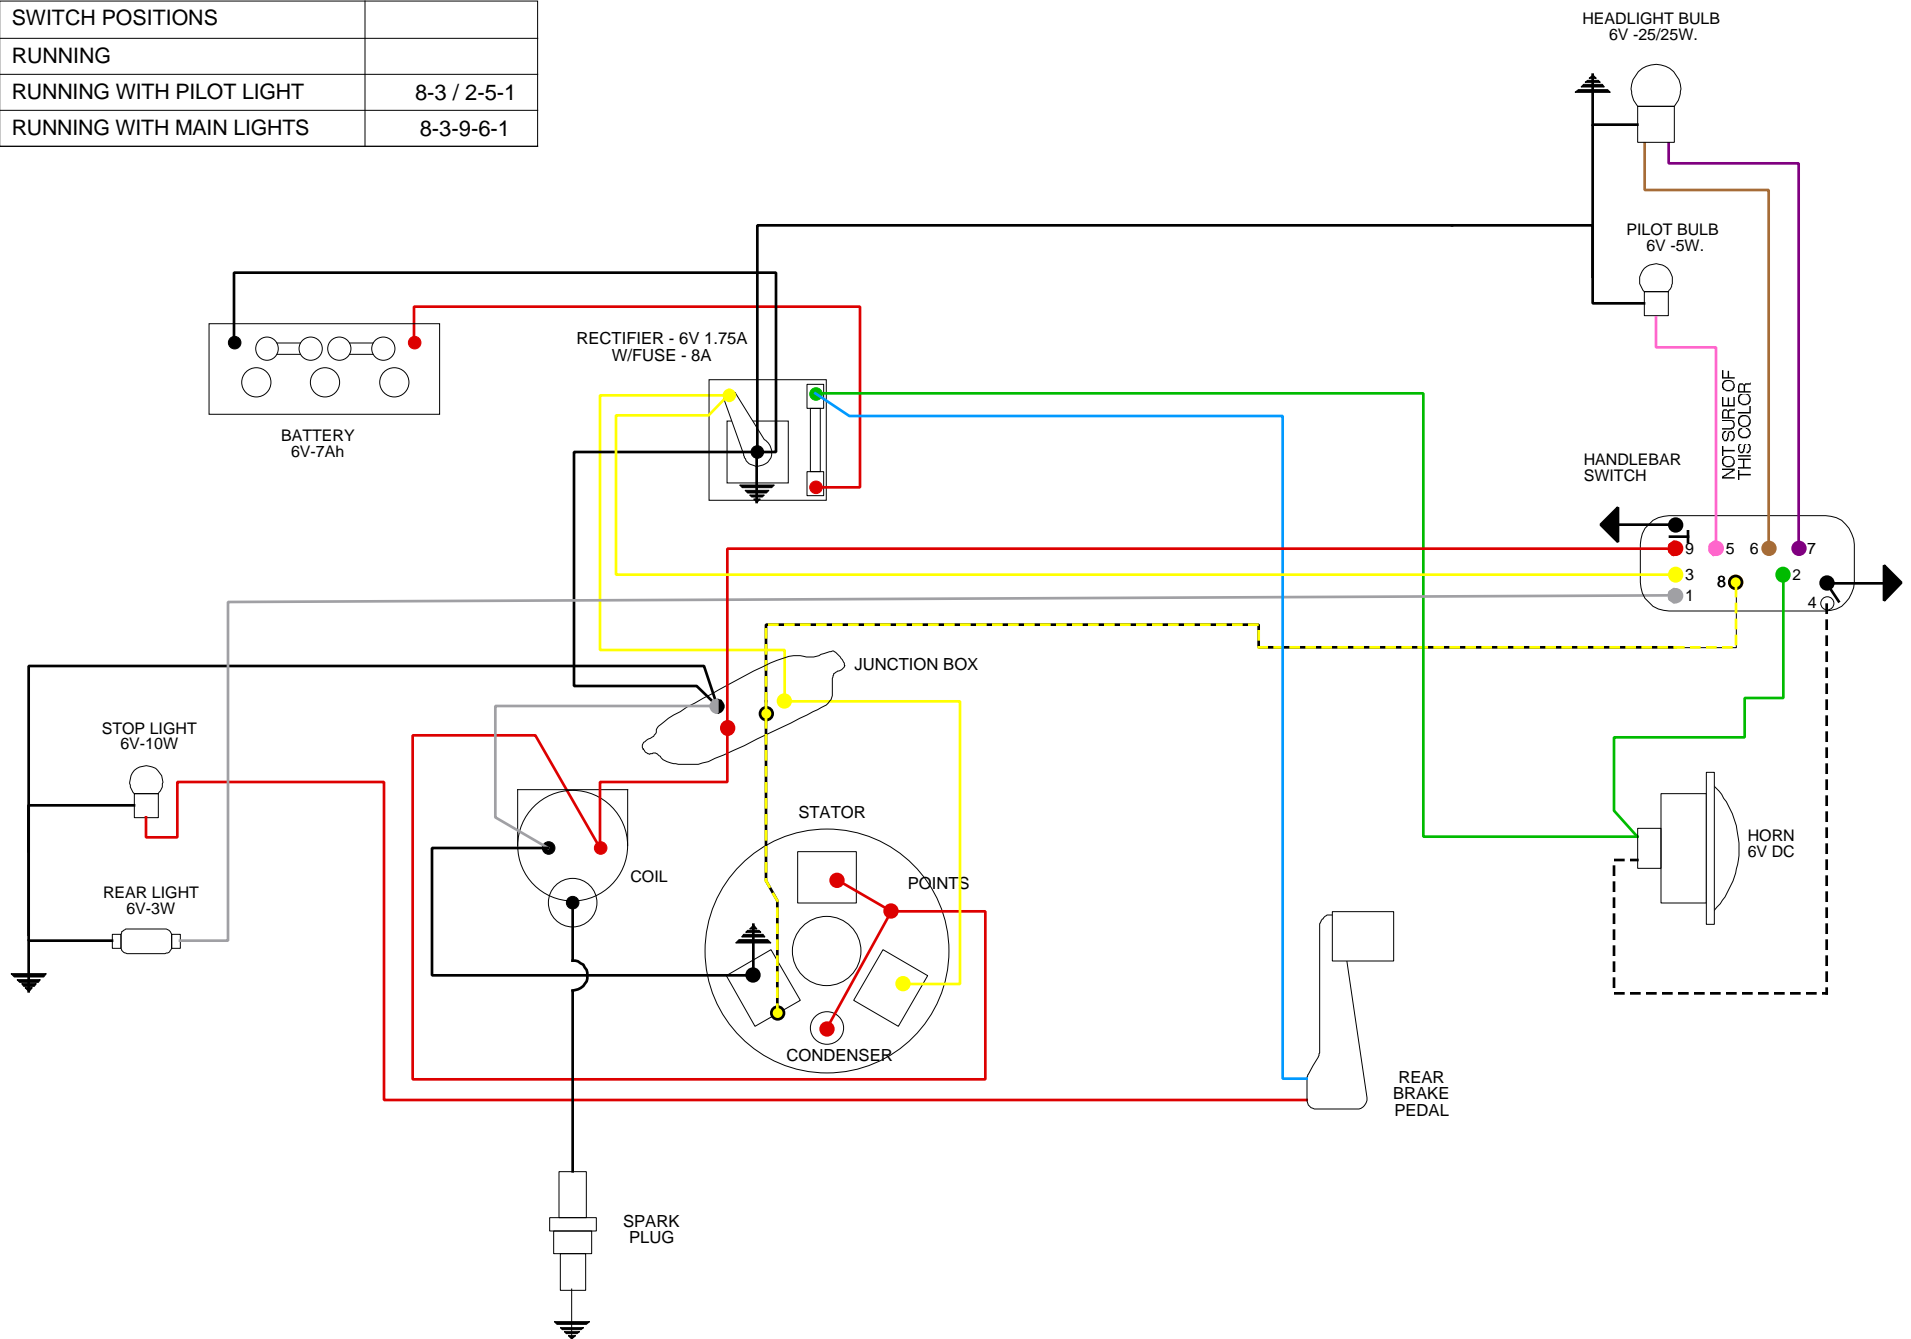

SWITCH POSITIONS	
RUNNING	
RUNNING WITH PILOT LIGHT	8-3 / 2-5-1
RUNNING WITH MAIN LIGHTS	8-3-9-6-1

scooterhelp.com

# VESPA GL 150 (VLA1T) with battery

----- (WHITE)